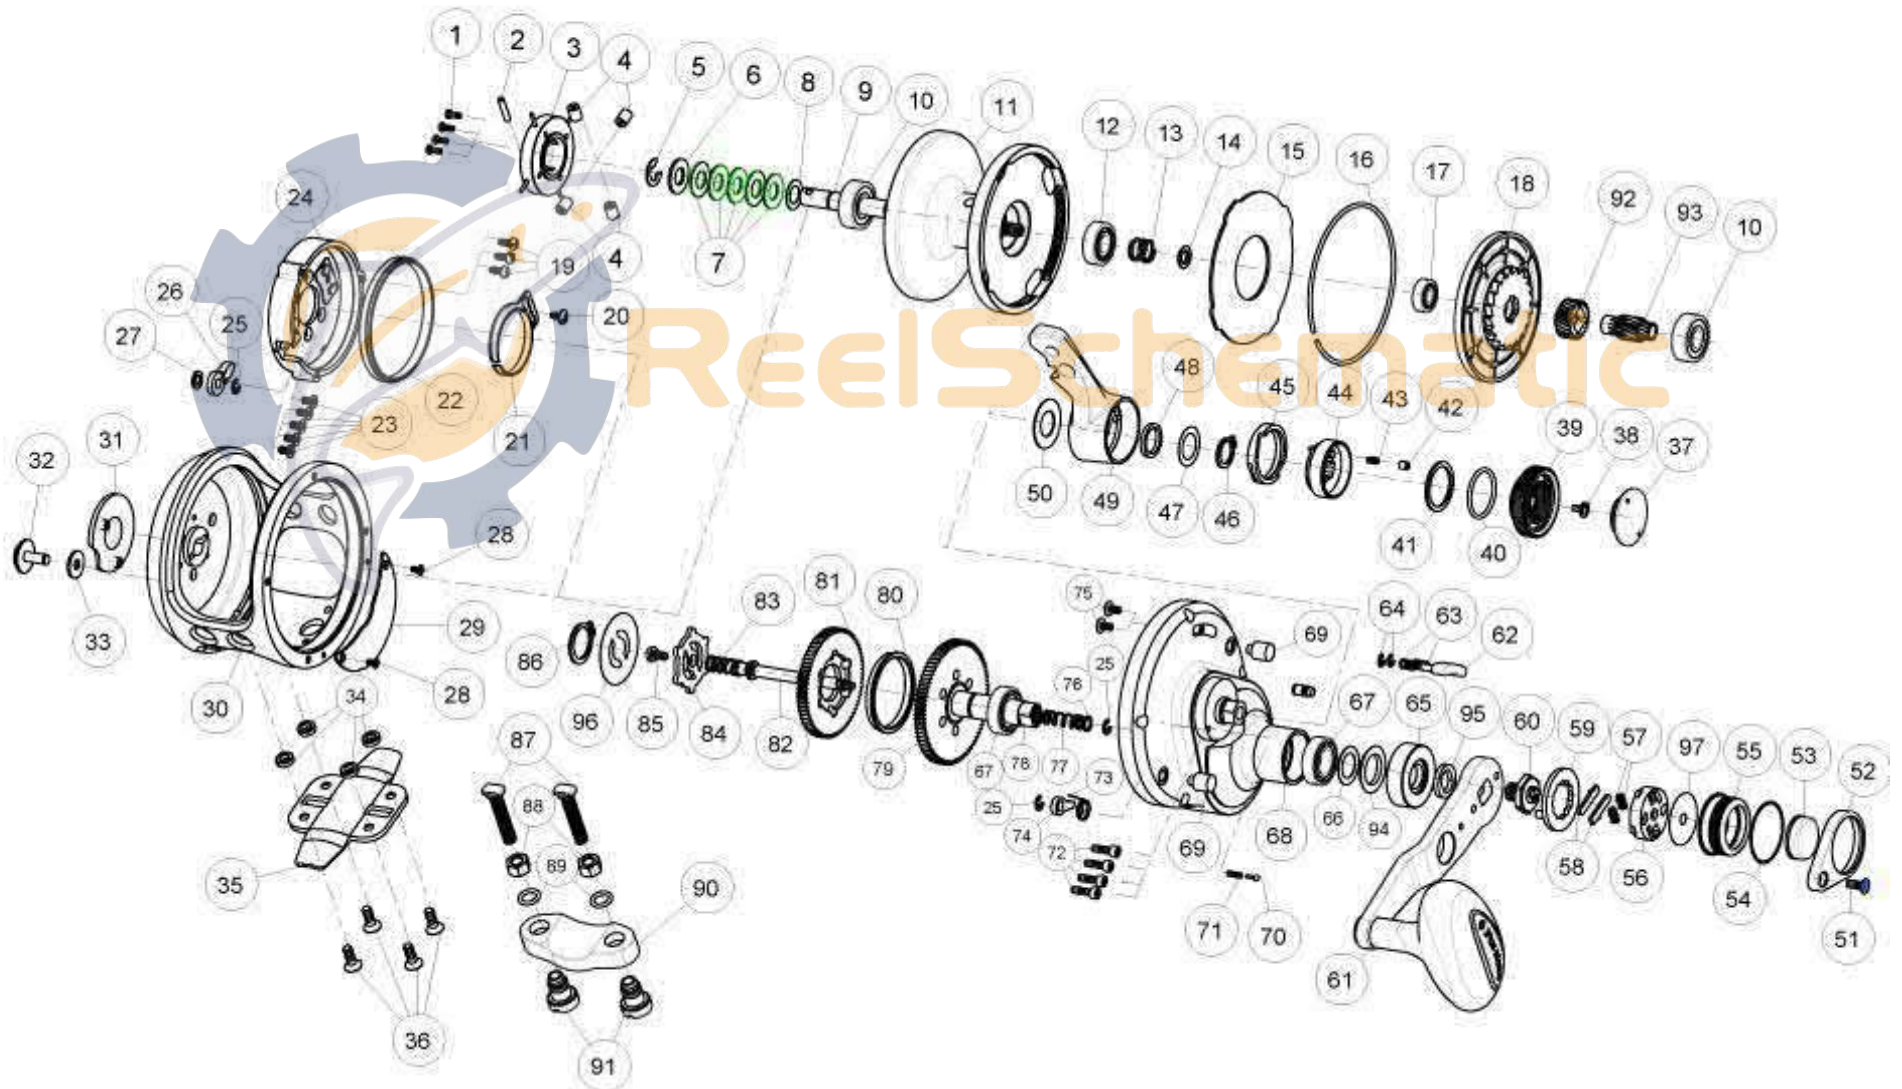

Marquesa™

by FIN-NOR

MA30II

MA30II

Fin-Nor Marquesa MA30II Reel Part List

| Key # | Description | Qty. | Part No. | Key # | Description | Qty. | Part No. |
|-------|-----------------------------|------|----------|-------|--------------------------|------|----------|
| 1 | Screw | 4 | LF057-01 | 50 | Drag Lever Washer | 1 | BM038-01 |
| 2 | Spool Shaft Pin | 1 | DF093-01 | 51 | Screw | 1 | MF076-01 |
| 3 | Bait Click Ratchet Assembly | 1 | AM329-01 | 52 | Shift Knob Holder | 1 | AM159-01 |
| 4 | Brake Shoe | 4 | CF044-01 | 53 | Shift Button | 1 | AM062-01 |
| 5 | Retainer | 1 | DF092-01 | 54 | Washer | 1 | AM035-01 |
| 6 | Collar | 1 | DF081-02 | 55 | Shift Knob | 1 | AM158-01 |
| 7 | Drag Spring | 5 | JF046-01 | 56 | Trip Holder | 1 | BM159-01 |
| 8 | Washer | 1 | CF121-01 | 57 | Coil Spring | 2 | MF070-01 |
| 9 | Spool Shaft | 1 | BM015-01 | 58 | Plate | 2 | LF104-01 |
| 10 | Ball Bearing | 2 | VF017-02 | 59 | Handle Nut Retainer | 1 | AM034-01 |
| 11 | Spool | 1 | DF021-01 | 60 | Handle Nut | 1 | AM003-01 |
| 12 | Ball Bearing | 1 | KF017-01 | 61 | Handle Arm Assembly | 1 | AM318-01 |
| 13 | Spring | 1 | CF040-01 | 62 | Strike Button | 1 | CF062-02 |
| 14 | Collar | 1 | BF094-01 | 63 | Coil Spring | 2 | CF022-01 |
| 15 | Drag Disc | 1 | CF059-01 | 64 | Retainer | 2 | NX090-01 |
| 16 | Ring | 1 | CF080-01 | 65 | Handle Washer | 1 | CM054-01 |
| 17 | Ball Bearing | 1 | CF117-02 | 66 | Adjustment Washer | 1 | DF035-03 |
| 18 | Drag Plate | 1 | AM048-01 | 67 | Ball Bearing | 2 | CF017-02 |
| 19 | Tapping Screw | 3 | WW107-01 | 68 | Gear Side Cover Assembly | 1 | AM324-01 |
| 20 | Tapping Screw | 1 | QW125-02 | 69 | Locating Collar | 2 | DF118-01 |
| 21 | Click Spring | 1 | DF022-01 | 70 | Drag Lever Click Pin | 1 | AM093-01 |
| 22 | Brake Ring | 1 | CF042-01 | 71 | Drag Lever Coil Spring | 1 | BM114-01 |
| 23 | Screw | 5 | TW107-04 | 72 | Screw | 4 | CF053-01 |
| 24 | Brake Ring Holder | 1 | CF129-01 | 73 | Spring | 1 | CF096-01 |
| 25 | Retainer | 3 | NX092-01 | 74 | Anti Reverse Pawl | 1 | DF063-02 |
| 26 | Bait Click Pawl | 1 | DF109-02 | 75 | Screw | 2 | QW123-10 |
| 27 | Bait Click Lever Washer -B | 1 | CF035-01 | 76 | Spacer | 1 | AM081-01 |
| 28 | Screw | 2 | CF107-01 | 77 | Coil Spring - Upper | 1 | AM070-01 |
| 29 | Drive Gear Cover | 1 | CF143-01 | 78 | Crank Shaft | 1 | AM008-01 |
| 30 | Frame | 1 | DF001-02 | 79 | Drive Gear - High | 1 | AM012-01 |
| 31 | Badge | 1 | CF148-01 | 80 | Spacer | 1 | LF160-02 |
| 32 | Bait Click Lever | 1 | CF109-01 | 81 | Drive Gear - Low | 1 | BM012-01 |
| 33 | Bait Click Lever Washer -A | 1 | CF032-01 | 82 | Shift Shaft | 1 | AM146-01 |
| 34 | Spacer | 4 | CF094-01 | 83 | Coil Spring - Lower | 1 | VF070-01 |
| 35 | Reel Foot | 1 | CF106-01 | 84 | Link | 1 | LF036-02 |
| 36 | Screw | 4 | DF065-02 | 85 | Screw | 1 | MF053-01 |
| 37 | Pre Set Knob Cover | 1 | CF110-01 | 86 | External Ring | 1 | AM075-01 |
| 38 | Screw | 1 | CX076-04 | 87 | Bolt | 2 | CF125-01 |
| 39 | Pre Set Knob | 1 | CF029-03 | 88 | Nut | 2 | JF003-01 |
| 40 | O-Ring | 1 | CF101-01 | 89 | O-Ring | 2 | LF101-01 |
| 41 | Friction Washer | 1 | DF121-01 | 90 | Rod Clamp | 1 | CF154-01 |
| 42 | Pre Set Knob Click Pin | 1 | CF098-01 | 91 | Nut | 2 | CF161-01 |
| 43 | Pre Set Knob Click Spring | 1 | DF114-01 | 92 | Pinion Gear - Low | 1 | BM011-01 |
| 44 | Drag Cam B Assembly | 1 | CF353-01 | 93 | Pinion Gear - High | 1 | AM011-01 |
| 45 | Drag Cam A | 1 | CF028-01 | 94 | Rubber Seal | 1 | CM172-01 |
| 46 | External Ring | 1 | JF075-01 | 95 | Spacer | 1 | AM160-01 |
| 47 | Adjustment Washer | 1 | CF038-02 | 96 | Dust Cover-A | 1 | AM038-01 |
| 48 | Bushing | 1 | DF017-01 | 97 | Dust Cover-B | 1 | BM035-01 |
| 49 | Drag Lever | 1 | BM055-01 | | | | |